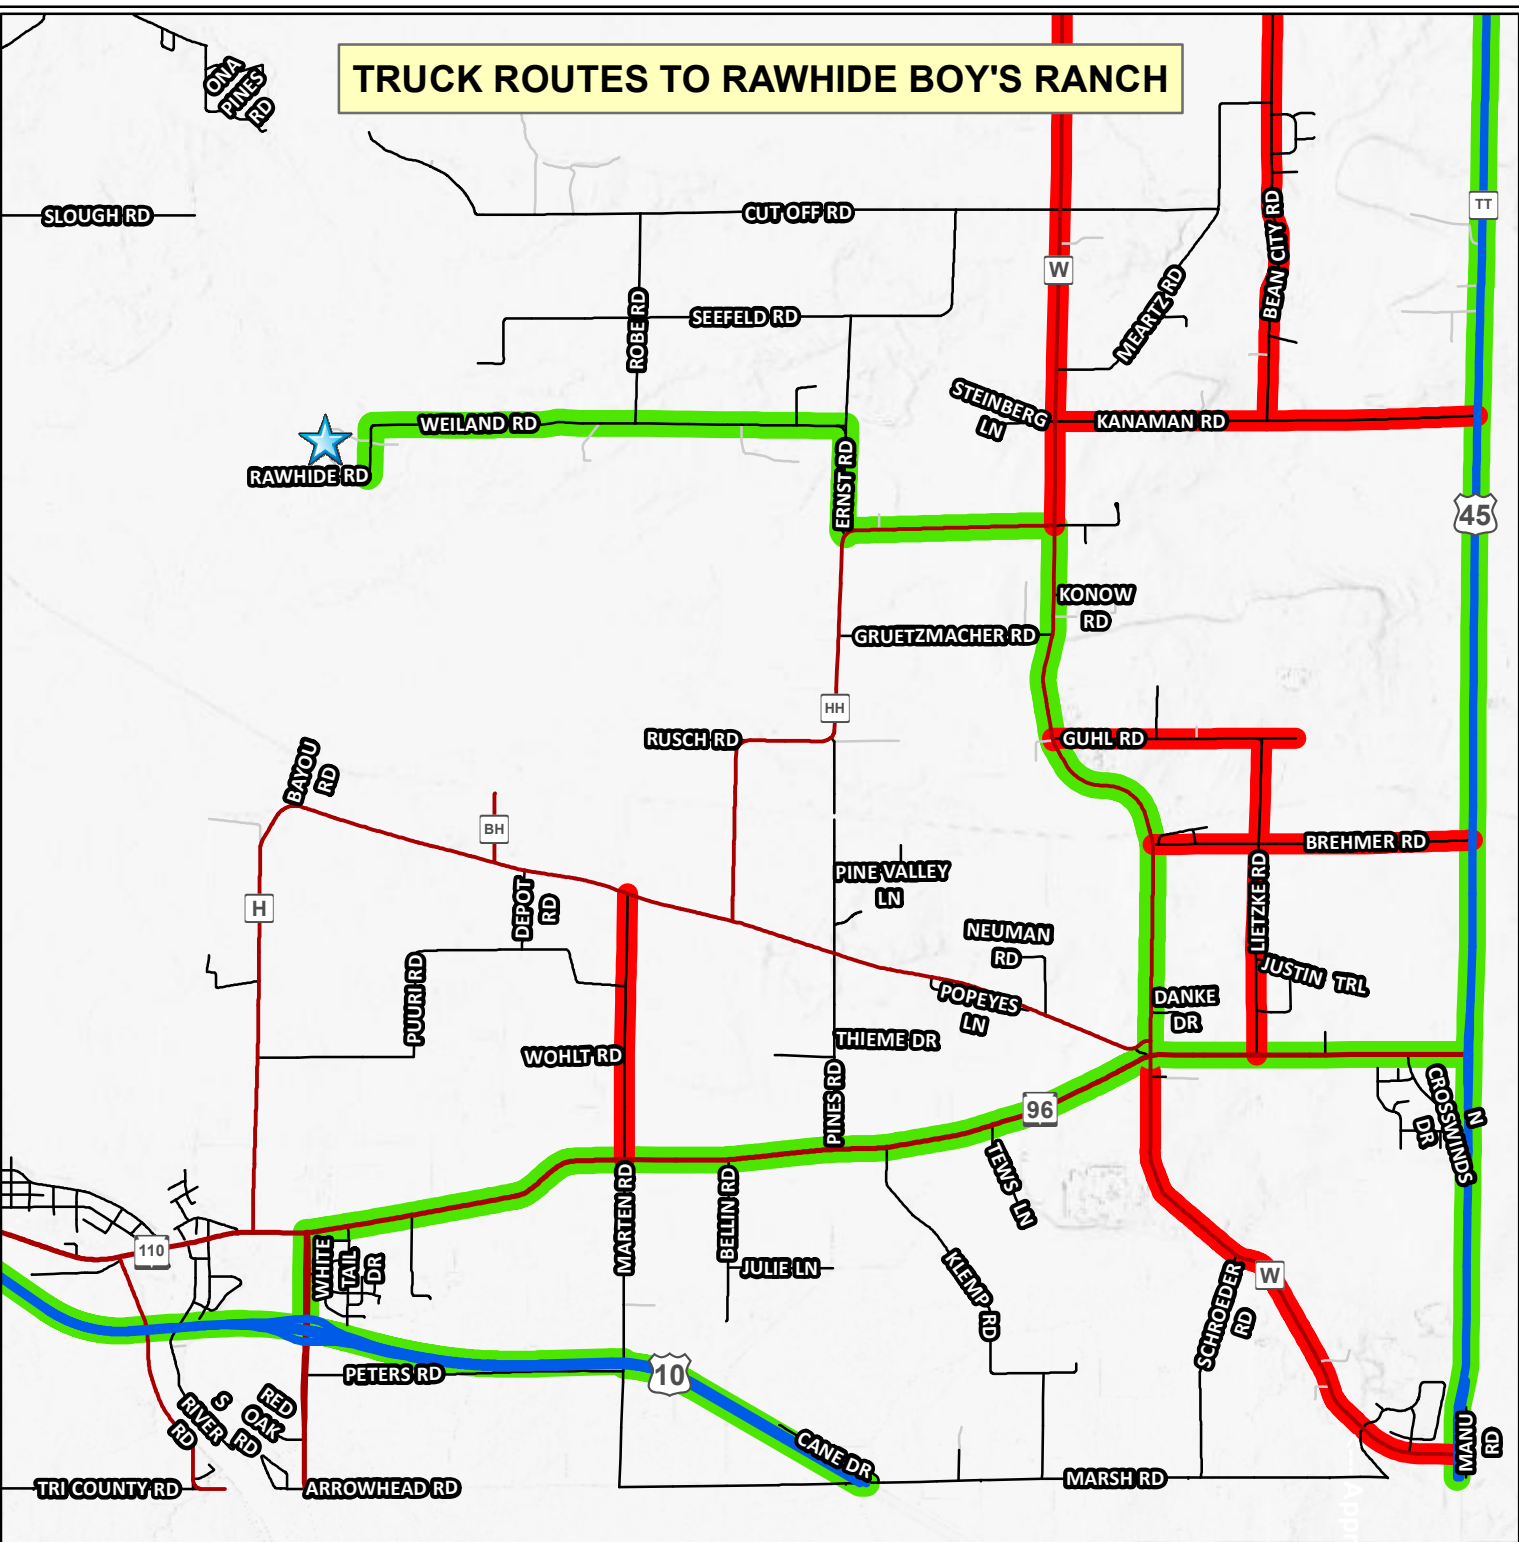

TRUCK ROUTES TO RAWHIDE BOY'S RANCH